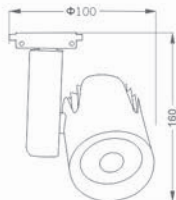

## LED Track light

BRAND  
HALLESTAR

VOLTAGE(V)  
100-265VAC

CCT(K)  
3000 / 6500

CRI  
≥ 80

LIFETIME(H)  
≥ 20000

MODEL	GD 506			
WATTAGE(W)	10	20	30	50
LUMINOUS(LM)	800	1600	2400	4000

30W