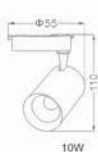

LED Track light

BRAND
HALLESTAR

VOLTAGE(V)
100-265VAC

CCT(K)
3000 / 6500

CRI
≥ 80

LIFETIME(H)
≥ 20000

MODEL	GD 506			
WATTAGE(W)	10	20	30	50
LUMINOUS(LM)	800	1600	2400	4000