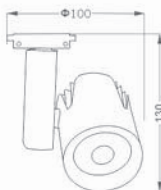

## LED Track light

BRAND  
HALLESTAR

VOLTAGE(V)  
100-265VAC

CCT(K)  
3000 / 6500

CRI  
≥ 80

LIFETIME(H)  
≥ 20000

MODEL	GD 506			
WATTAGE(W)	10	20	30	50
LUMINOUS(LM)	800	1600	2400	4000

30W