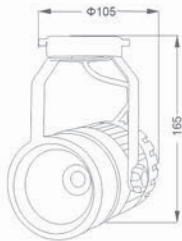

30W

LED Track light

BRAND
HALLESTAR

VOLTAGE(V)
100~265VAC

CCT(K)
3000 / 6500

CRI
≥ 80

LIFETIME(H)
≥ 20000

MODEL

GD 137

WATTAGE(W)

20

30

LUMINOUS(LM)

1600

2400