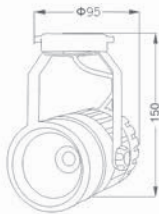

20W

LED Track light

BRAND
HALLESTAR

VOLTAGE(V)
100~265VAC

CCT(K)
3000 / 6500

CRI
≥ 80

LIFETIME(H)
≥ 20000

MODEL

GD 137

WATTAGE(W)

20

30

LUMINOUS(LM)

1600

2400