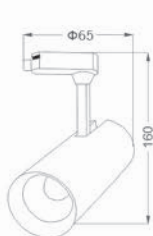

LED Track light

BRAND
■ HALLESTAR

VOLTAGE(V)
100~265VAC

CCT(K)
3000 / 6500

CRI
≥ 80

LIFETIME(H)
≥ 20000

MODEL

GD 183

WATTAGE(W)

20

30

LUMINOUS(LM)

1600

2400