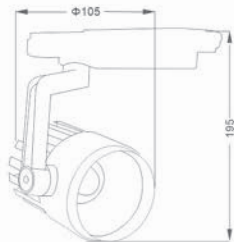

LED Track light

BRAND
■ HALLESTAR

VOLTAGE(V)
100-265VAC

CCT(K)
3000 / 6500

CRI
≥ 80

LIFETIME(H)
≥ 20000

MODEL

411C-COB

WATTAGE(W)

33

LUMINOUS(LM)

2600