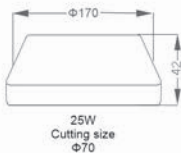

LED Surface Panel

BRAND

■ HALLEystAR

VOLTAGE(V)
100~240VAC

CCT(K)
3000 / 6500

CRI
≥ 80

LIFETIME(H)
≥ 20000

MODEL	Canon PA15-S25	Canon PA15-S42
WATTAGE(W)	25	42
LUMINOUS(LM)	1540	3360