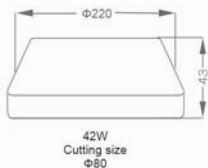

LED Surface Panel

BRAND

■ HALLEystAR

VOLTAGE(V)
100~240VAC

CCT(K)
3000 / 6500

CRI
≥ 80

LIFETIME(H)
≥ 20000

MODEL	Canon PA15-S25	Canon PA15-S42
WATTAGE(W)	25	42
LUMINOUS(LM)	1540	3360