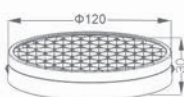

16W

24W

34W

LED HONEY COMB

BRAND

■ HALLESTAR

VOLTAGE(V)
130~265VAC

CCT(K)
3000 / 4000
9000

CRI
≥ 80

LIFETIME(H)
≥ 20000

MODEL

SURFACE PANEL LIGHT

WATTAGE(W)

16

24

34

LUMINOUS(LM)

1500

2200

3200