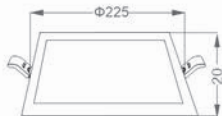

18W
Cutting size
LW205

SLIM PANEL

BRAND

■ HALLESTAR ■ ROJ light

VOLTAGE(V)
85-265VAC

CCT(K)
3000 / 6500

CRI
≥ 80

LIFETIME(H)
≥ 20000

MODEL

ZH-S181

WATTAGE(W)

18

LUMINOUS(LM)

1440