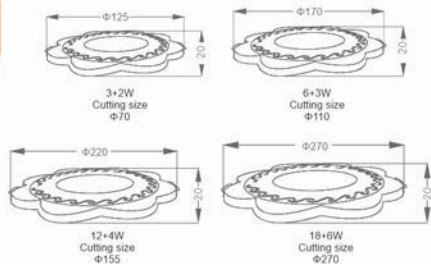

LED PANEL

BRAND
HALLEystAR