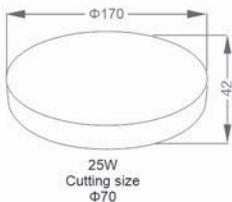

LED Surface Panel

BRAND

■ HALLESTAR

VOLTAGE(V)
100~240VAC

CCT(K)
3000 / 6500

CRI
≥ 80

LIFETIME(H)
≥ 20000

MODEL

Canon PA15-R25

WATTAGE(W)

25

LUMINOUS(LM)

1540