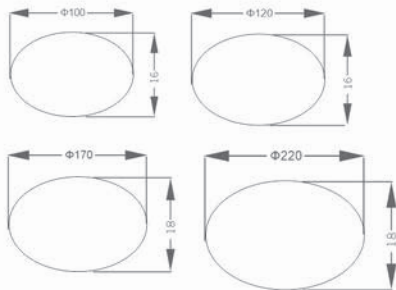

LED frameless Panel
adjustable

BRAND
■ HALLEYSTAR

VOLTAGE(V)
85-265VAC

CCT(K)
3200 / 4000
8000

CRI
≥ 80

LIFETIME(H)
≥ 20000

MODEL	GF-FLR3			
WATTAGE(W)	10	18	24	36
LUMINOUS(LM)