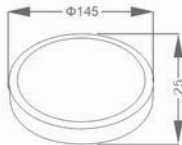

15W
Cutting size
Φ70