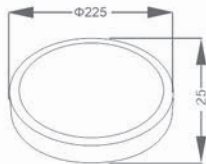

24W
Cutting size
Φ70

LED Surface Panel

BRAND

■ HALLEYSTAR

VOLTAGE(V)
85-265VAC

CCT(K)
3000 / 6500

CRI
≥ 80

LIFETIME(H)
≥ 20000

MODEL	RHZ-M15	RHZ-M24
WATTAGE(W)	15	24
LUMINOUS(LM)	1050	1680