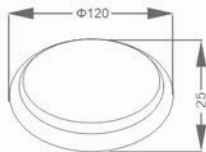

12W
Cutting size
Φ75-105

LED Adjustable Panel
PD MODEL

BRAND
■ ENZO Power

VOLTAGE(V)
85-265VAC

CCT(K)
3200 / 8000

CRI
≥ 80

LIFETIME(H)
≥ 20000

MODEL	PD-MODEL
WATTAGE(W)	12
LUMINOUS(LM)	113.6