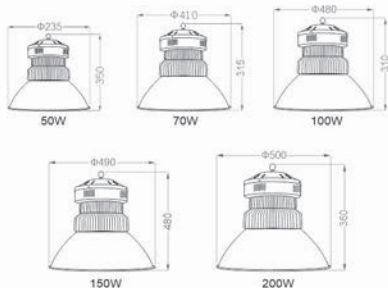

ENZO Power

VOLTAGE(V)
85-265VAC

CCT(K)
3000 / 6500

IP 65

CRI
≥ 80

LIFETIME(H)
≥ 20000

MODEL	SH-GKD			
WATTAGE(W)	100	150	200	250
LUMINOUS(LM)	9000	9000	16000	18000

LED HIGH BAY LIGHT