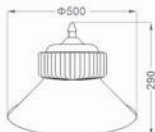

250W

LED HIGH BAY LIGHT

BRAND
ENZO Power

VOLTAGE(V)
85-265VAC

CCT(K)
7000

IP 65

CRI
≥ 80

LIFETIME(H)
≥ 20000

MODEL

SH-GKD2

WATTAGE(W)

150

200

250

LUMINOUS(LM)

10000/12000

16000

18000