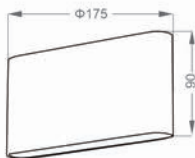

6

LUMINOUS(LM)

350

Shell Color

- Black
- White

LED wall light Decorative

BRAND
■ HALLESTAR

VOLTAGE(V)
100-265VAC