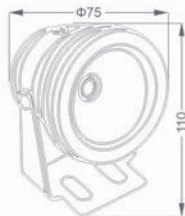

LED Decorative

BRAND
■ HALLESTAR

VOLTAGE(V)
85-265VAC

CCT(K)
3200 / 7000

IP 67

CRI
≥ 80

LIFETIME(H)
≥ 20000

MODEL

JD-CD75T1

WATTAGE(W)

10

LUMINOUS(LM)

700