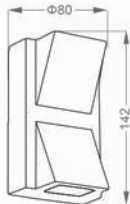

LED wall light Decorative

BRAND
■ HALLESTAR

VOLTAGE(V)
85-265VAC

CCT(K)
3000 / 5000

IP 68

CRI
≥ 80

LIFETIME(H)
≥ 20000

MODEL

Wf702

WATTAGE(W)

6

LUMINOUS(LM)

350