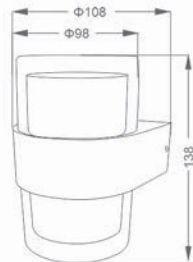

LED wall light Decorative

BRAND

■ HALLESTAR ■ ENZO Power

VOLTAGE(V)
140-265VAC

CCT(K)
3200 / 8000

CRI
 ≥ 80

LIFETIME(H)
 ≥ 20000

MODEL	LS-CORD-BK
WATTAGE(W)	2x5
LUMINOUS(LM)	80