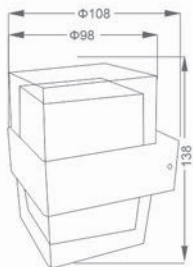

LED wall light Decorative

BRAND

■ HALLESTAR ■ ENZO Power

VOLTAGE(V)
140-265VAC

CCT(K)
3200 / 8000

CRI
≥ 80

LIFETIME(H)
≥ 20000

MODEL

LS-COSQ-BK

WATTAGE(W)

2x5

LUMINOUS(LM)

80