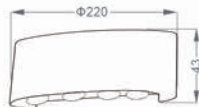

8W

LED wall light Decorative

BRAND
■ HALLESTAR

VOLTAGE(V)
85-265VAC

CCT(K)
3000 / 5000

IP 68

CRI
≥ 80

LIFETIME(H)
≥ 20000

MODEL	Wf707	Wf708	Wf709
WATTAGE(W)	4	6	8
LUMINOUS(LM)	320	440	600