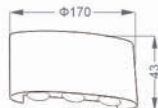

Shell Color

Black

White

4W

6W

8W

LED wall light Decorative

BRAND
■ HALLESTAR

VOLTAGE(V)
85-265VAC

CCT(K)
3000 / 5000

IP 68

CRI
≥ 80

LIFETIME(H)
≥ 20000

MODEL	Wf707	Wf708	Wf709
WATTAGE(W)	4	6	8
LUMINOUS(LM)	320	440	600