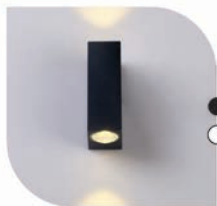

Shell Color

- ☒ Black
- ☐ White