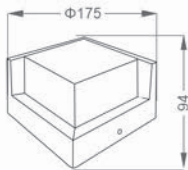

12W

LED wall light Decorative

BRAND

■ HALLESTAR ■ ENZO Power

VOLTAGE(V)
140-265VAC

CCT(K)
3200 / 8000

CRI
≥80

LIFETIME(H)
≥20000

MODEL

LSH2-SQ

WATTAGE(W)

7-12

LUMINOUS(LM)

80