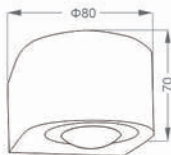

LUMINOUS(LM)

740

Shell Color

● Black

○ White

LED wall light Decorative

BRAND
■ HALLESTAR

VOLTAGE(V)
100-265VAC