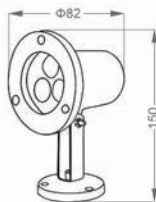

LIFETIME(H)
≥ 20000

MODEL

JD-CD75T2

WATTAGE(W)

10

LUMINOUS(LM)

700

LED Decorative