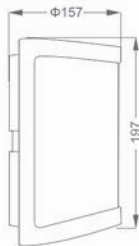

LED wall light Decorative

BRAND
■ HALLESTAR

VOLTAGE(V)
100-265VAC

CCT(K)
7500

IP 68

CRI
≥ 80

LIFETIME(H)
≥ 20000

MODEL

FH-WL-24W-L

WATTAGE(W)

24

LUMINOUS(LM)

2280