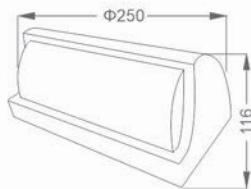

24

LUMINOUS(LM)

80

LED wall light Decorative

BRAND

■ HALLESTAR ■ ENZO Power

VOLTAGE(V)
140-265VAC

CCT(K)
3200 / 8000