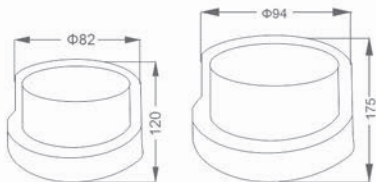

LED wall light Decorative

BRAND

■ HALLESTAR ■ ENZO Power

VOLTAGE(V)
140-265VAC

CCT(K)
3200 / 8000

CRI
≥80

LIFETIME(H)
≥ 20000

MODEL