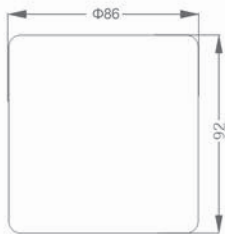

BLANK PLATE

colors

A1-BLACK / A3-SILVER / A3-GOLD / A5-WHITE

Switch | BRAND
HALLESTAR

Model

CAT6RJ11

colors

A1-BLACK / A3-SILVER / A3-GOLD / A5-WHITE