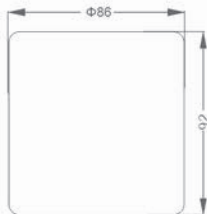

Switch | BRAND HALLESTAR

Model

K6-09

Specification

BELL SWITCH