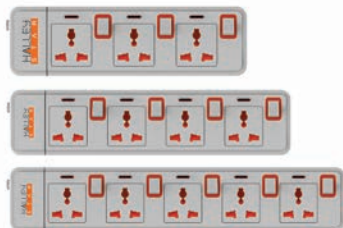

25A 1P
CIRCUIT BREAKER

40A 2P
CIRCUIT BREAKER

Socket | BRAND HALLESTAR

Model

Socket

Specification

ZHQ-1P-10A
6kA

Socket | BRAND ■ HALLEystAR