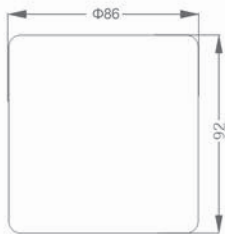

Switch | BRAND
HALLESTAR

Model

1 GANG 2 WAY

colors

A1-BLACK / A3-SILVER / A3-GOLD / A5-WHITE