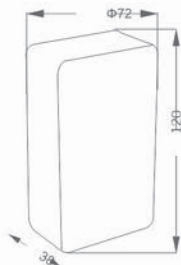

BELL RING

BRAND
■ HALLESTAR

Model

BELL RING

Specification

BELL RING (1RING ONLY)