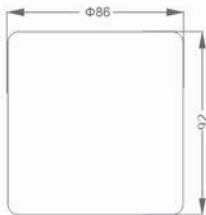

Switch

BRAND
HALLESTAR

Model

K6-32

Specification

2-TV& satellite socket