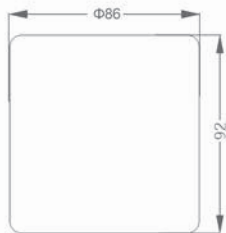

Switch | BRAND HALLESTAR

Model

4 gang 1 way

colors

A1-BLACK / A3-SILVER / A3-GOLD / A5-WHITE