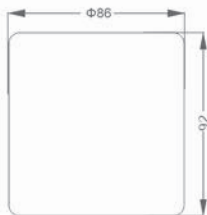

Switch

BRAND
■ HALLESTAR

Model

K6-23

Specification

45A switch with white neon