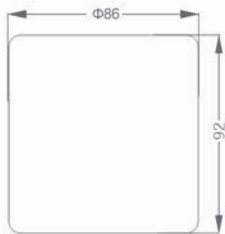

Switch | BRAND HALLESTAR

Model

2 gang 2 way

colors

A1-BLACK / A3-SILVER / A3-GOLD / A5-WHITE