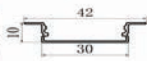

AL201-B(XT433)

AL201-B XT612

AL231-B(XT439)

AL301-B x1447

BRAND

 HALLESTAR

Model
 cover

Aluminum profile
 Milky white