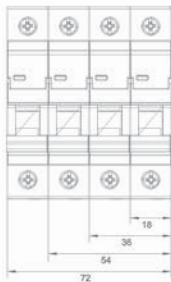

Socket | BRAND ■ HALLESTAR

Model

Socket

Specification

16A 1P
CIRCUIT BREAKER

25A 1P
CIRCUIT BREAKER

40A 2P
CIRCUIT BREAKER