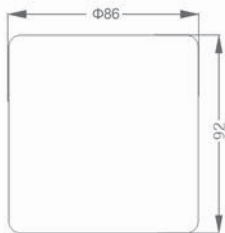

Switch | BRAND
■ HALLESTAR

Model

SWITCH JOKER 5 HOLE 13A

colors

A1-BLACK / A3-SILVER / A3-GOLD / A5-WHITE