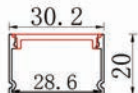

BRAND
HALLESTAR

Model
cover

Aluminum profile
Milky white