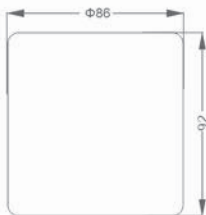

Switch | BRAND HALLESTAR

Model

K6-16

Specification

13A Multi Switched socket with neon