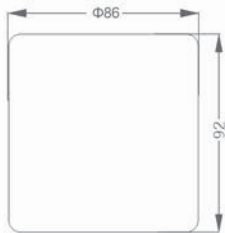

Switch | BRAND
■ HALLESTAR

Model

SWITCH JOKER 5 HOLE 13A

colors

A1-BLACK / A3-SILVER / A3-GOLD / A5-WHITE