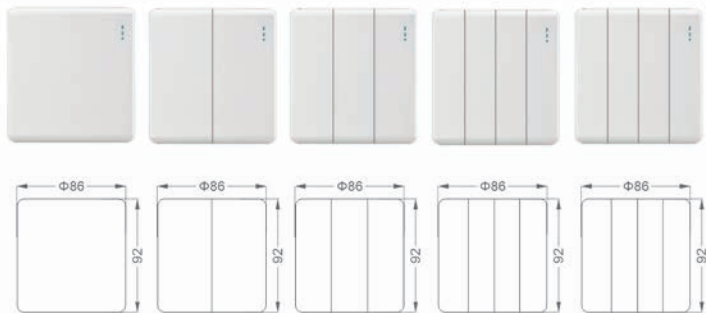

Switch & Socket

HALLEY STAR Holding Group

■ ROJ light ■ ENZO Power ■ ROJ LAND ■ Vetra ■ Liliac

Switch | BRAND ■ HALLESTAR

Model	K6-01	K6-02	K6-03	K6-04	K6-05	K6-06
Specification	1GANG 1WAY	1GANG 2WAY	2GANG 1WAY	3GANG 1WAY	3GANG 2WAY	4GANG 1WAY
	PLATE SWITCH	PLATE SWITCH	PLATE SWITCH	PLATE SWITCH	PLATE SWITCH	PLATE SWITCH