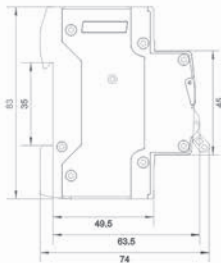

Socket | BRAND ■ HALLESTAR

Model

Socket

Specification

16A 1P
CIRCUIT BREAKER

25A 1P
CIRCUIT BREAKER

40A 2P
CIRCUIT BREAKER