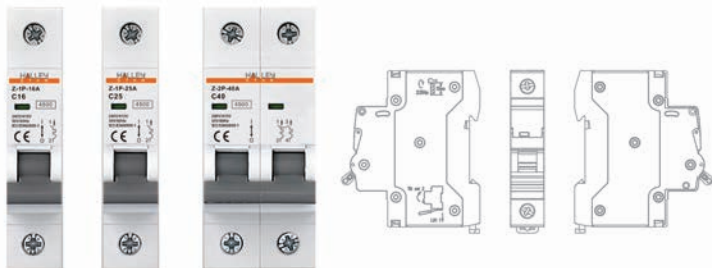

Socket | BRAND HALLESTAR

Model

Socket

Specification

ZHQ-1P-10A
6kA