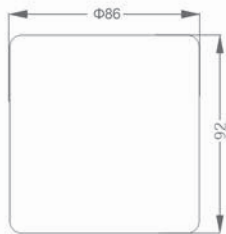

Switch | BRAND
■ HALLESTAR

Model

BLANK PLATE

colors

A1-BLACK / A3-SILVER / A3-GOLD / A5-WHITE