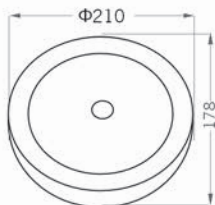

LED SENSOR

BRAND
■ HALLESTAR

VOLTAGE(V)
130~265VAC

CCT(K)
3000 / 6500

CRI
≥ 80

LIFETIME(H)
≥ 20000

MODEL

LED SENSOR

WATTAGE(W)

18

LUMINOUS(LM)

1200