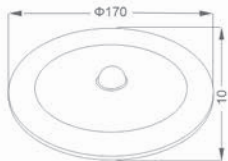

<10-2000LUX (adjustable)

Time-Delay

min: 10sec+3sec

Max: 7min±2min

Power Consumption

<0.9W (work)

<0.9W (static)

SLIM PANEL SENSOR