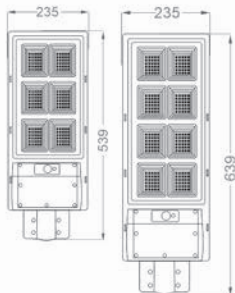

LED SOLAR LIGHT

BRAND
■ HALLESTAR

VOLTAGE(V)
110-260V Ac

IP 68

CRI
≥ 80

LIFETIME(H)
≥ 20000

MODEL

GSS-1963

WATTAGE(W)

300

400

LUMINOUS(LM)

1100

1500