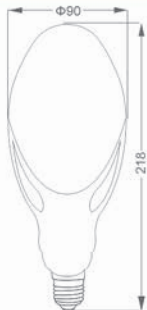

BASE
E27

CRI
≥ 80

LIFETIME(H)
≥ 20000

MODEL	A53001	A54001	A55001
WATTAGE(W)	30	40	50
LUMINOUS(LM)	2700	3600	4500

LED BULB Magnolia

BRAND

■ HALLEystAR ■ ENZO Power

VOLTAGE(V)
165-265VAC