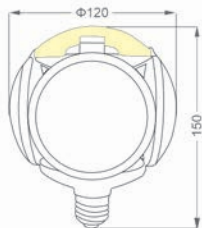

LED Football

BRAND

■ HALLESTAR ■ ENZO Power

VOLTAGE(V)
85-265VAC

CCT(K)
3200/4000
7000

BASE
E27

CRI
≥ 80

LIFETIME(H)
≥ 20000

MODEL

BUFO

WATTAGE(W)

40

LUMINOUS(LM)

2400