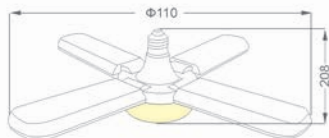

LIFETIME(H)
≥ 20000

MODEL

BUFO

WATTAGE(W)

40

LUMINOUS(LM)

2400

LED Bulb Four-blade 4x1