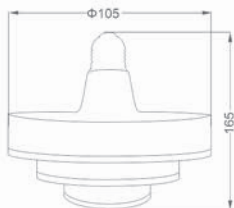

LED Bulb
SED

BRAND

■ HALLESTAR ■ ENZO Power

VOLTAGE(V)
85-265VAC

CCT(K)
3000/8000

BASE
E27

CRI
≥ 80

LIFETIME(H)
≥ 20000

MODEL

SED

WATTAGE(W)

30

LUMINOUS(LM)

2400