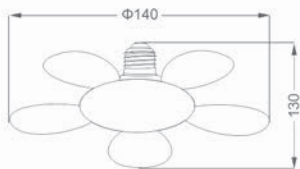

LED Bulb HDD

BRAND

■ HALLESTAR ■ ENZO Power

VOLTAGE(V)
85-265VAC

CCT(K)
4000/8000

BASE
E27

CRI
≥ 80

LIFETIME(H)
≥ 20000

MODEL

HDD

WATTAGE(W)

40

LUMINOUS(LM)

3200