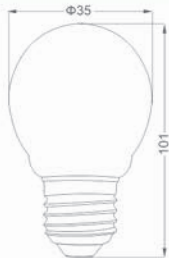

MODEL

R63

WATTAGE(W)

6

LUMINOUS(LM)

600

LED BULB Filament

BRAND
■ HALLESTAR