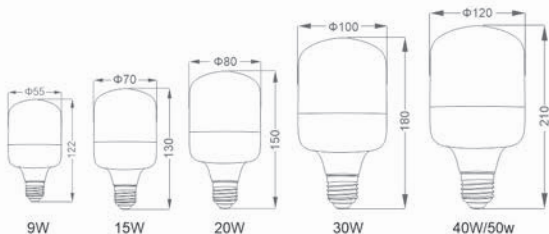

MODEL

A60

WATTAGE(W)

9

CCT(K)

Blue,Green,Orange,Red,Yellow

LED T-BULB Aluminium

BRAND