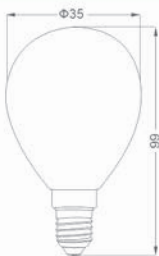

MODEL

R63

WATTAGE(W)

6

LUMINOUS(LM)

600

LED BULB Filament

BRAND
■ HALLESTAR