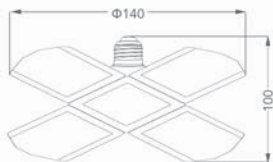

LED Bulb
FXD

BRAND

■ HALLESTAR ■ ENZO Power

VOLTAGE(V)
85-265VAC

CCT(K)
4000/8000

BASE
E27

CRI
≥ 80

LIFETIME(H)
≥ 20000

MODEL

FXD

WATTAGE(W)

30

LUMINOUS(LM)

2400