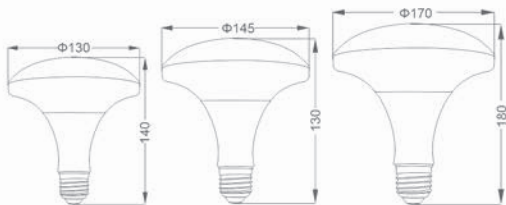

LED UFO LONG NECK

BRAND

■ HALLEystAR ■ ENZO Power

VOLTAGE(V)
100~265VAC

CCT(K)
3000/6500

BASE
E27

CRI
≥ 80

LIFETIME(H)
≥ 20000

MODEL

LED UFO long neck

WATTAGE(W)

30

50

70

LUMINOUS(LM)

2450

4250

6000