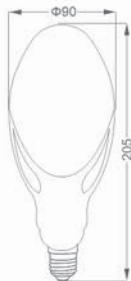

BASE
E27

CRI
≥ 80

LIFETIME(H)
≥ 20000

MODEL	A53001	A54001	A55001
WATTAGE(W)	30	40	50
LUMINOUS(LM)	2700	3600	4500

LED BULB Magnolia

BRAND

■ HALLEystAR ■ ENZO Power

VOLTAGE(V)
165-265VAC