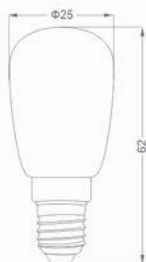

4

LUMINOUS(LM)

380

Fridg BULB ST26/25

BRAND
■ HALLESTAR

2W / ST 26

2W / ST 25

VOLTAGE(V)
100-265VAC