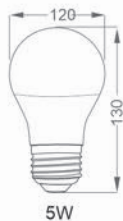

LED BULB Colorful

BRAND
■ ENZO Power

VOLTAGE(V)
135-250VAC

BASE
E27

CRI
≥ 80

LIFETIME(H)
≥ 20000

MODEL

A60

WATTAGE(W)

9

CCT(K)

Blue,Green,Orange,Red,Yellow