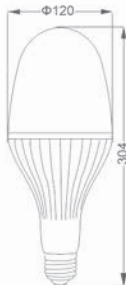

LED BULB Bowling

BRAND
■ HALLEystAR

VOLTAGE(V)
165~265VAC

CCT(K)
3000/6500

BASE
E40

CRI
≥ 80

LIFETIME(H)
≥ 20000

MODEL

Bowling

WATTAGE(W)

65

LUMINOUS(LM)

4800 / 5400