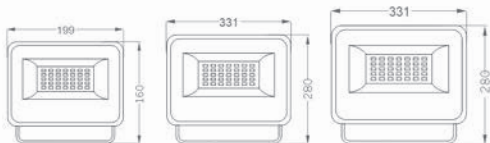

LED Flood light

BRAND
RJ

VOLTAGE(V)
100-265VAC

CCT(K)
3000 / 7000

IP 67

CRI
≥ 80

LIFETIME(H)
≥ 20000

MODEL	LPFL-50BS01	LPFL-100BS01	LPFL-150BS01
WATTAGE(W)	50	100	150
LUMINOUS(LM)	4500	9000	13500