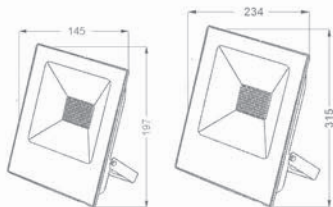

VOLTAGE(V)
90~265VAC

CCT(K)
3000 / 6500

IP 67

CRI
≥ 80

LIFETIME(H)
≥ 20000

MODEL	FL-SMD-200	FL-SMD-300	FL-SMD-400	FL-SMD-500
WATTAGE(W)	200	300	400	500
LUMINOUS(LM)	16000	24000	32000	40000

LED Flood light RGB