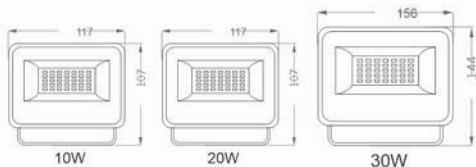

IP 67

CRI
≥ 80

LIFETIME(H)
≥ 20000

MODEL	GF01-PRO-BWG				
WATTAGE(W)	30	50	100	150	200
LUMINOUS(LM)	3000	5000	10000	15000	20000

LED Flood light

VOLTAGE(V)
100-265VAC

CCT(K)
3000 / 7000

IP 67