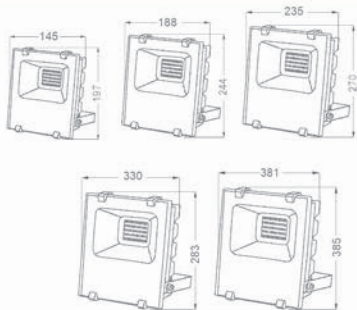

LED Flood light

BRAND

■ HALLESTAR ■ ENZO Power

VOLTAGE(V)
90~265VAC

CCT(K)
3000 / 6500

IP 67

CRI
≥ 80

LIFETIME(H)
≥ 20000

MODEL	FL-SMD-20	FL-SMD-30	FL-SMD-50	FL-SMD-100	FL-SMD-150
WATTAGE(W)	20	30	50	100	150
LUMINOUS(LM)	1600	2400	4000	8000	12000