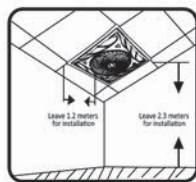

Frequency	50Hz
-----------	------

CEILING fan 18 INCH

VOLTAGE(V)
220V

Powerful
Air-flow

BRAND
■ HALLESTAR

Front view

Side view

MODEL