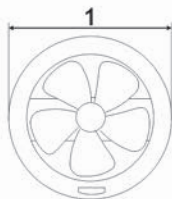

Ventilating fan

BRAND
■ HALLESTAR

1	208x208mm
2	42mm
3	35mm
4	45mm
5	165mm

VOLTAGE(V)
220V

Powerful
Air-flow

MODEL

VF-RS6

WATTAGE(W)

15W

Frequency

50Hz