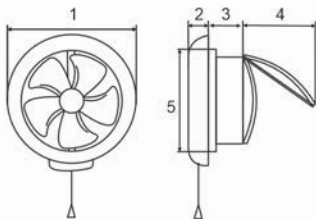

1	161x161mm
2	22mm
3	55mm
4	98mm

VOLTAGE(V)
220V

Powerful
Air-flow

MODEL VF-N4M

WATTAGE(W) 15W

Frequency 50Hz

HALLEY
S T A R

Ventilating fan