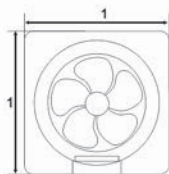

VOLTAGE(V)
220V

Powerful
Air-flow

MODEL VF-AE10

WATTAGE(W) 38W

Frequency 50Hz

HALLEY
S T A R

1	390x390mm
2	42mm
3	90mm
4	333mm

Ventilating fan