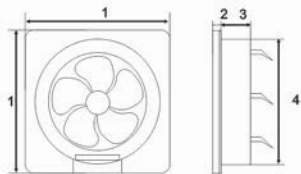

Powerful
Air-flow

MODEL VF-AE8

WATTAGE(W) 28W

Frequency 50Hz

HALLEY
S T A R

1	338x338mm
2	48mm
3	88mm
4	276mm

Ventilating fan

BRAND
■ HALLESTAR