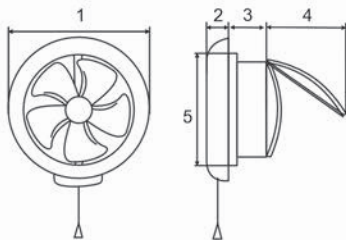

WATTAGE(W)

15W

Frequency

50Hz

HALLEY
S T A R

Ventilating fan

BRAND
■ HALLESTAR

1	210x210mm
2	177mm
3	38mm
4	45mm
5	171mm