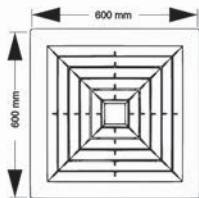

Ventilating fan

BRAND
HALLESTAR

1	210x210mm
2	177mm
3	38mm
4	45mm
5	171mm

VOLTAGE(V)
220V

Powerful
Air-flow

MODEL	YL-HQ01

WATTAGE(W)	85W

Frequency	50Hz