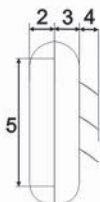

Ventilating fan

BRAND
■ HALLESTAR

1	208x208mm
2	42mm
3	35mm
4	45mm
5	165mm

VOLTAGE(V)
220V

Powerful
Air-flow

MODEL

VF-RS6

WATTAGE(W)

15W

Frequency

50Hz