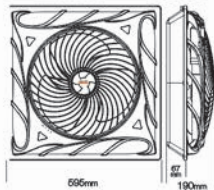

50Hz

Ventilating fan

BRAND
HALLESTAR

- | | |
|---|-----------|
| 1 | 210x210mm |
| 2 | 177mm |
| 3 | 38mm |
| 4 | 45mm |
| 5 | 171mm |

VOLTAGE(V)
220V

Powerful
Air-flow

MODEL	YL-HQ01
-------	---------

WATTAGE(W)	85W
------------	-----

Frequency	50Hz
-----------	------

CEILING fan 18 INCH

VOLTAGE(V)
220V

Powerful
Air-flow

BRAND
■ HALLESTAR

Front view

Side view

MODEL