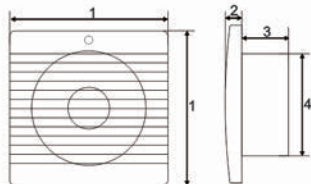

1	161x161mm
2	22mm
3	55mm
4	98mm

VOLTAGE(V)
220V

Powerful
Air-flow

MODEL VF-N4M

WATTAGE(W) 15W

Frequency 50Hz

HALLEY
S T A R

Ventilating fan