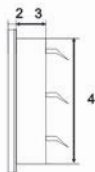

VOLTAGE(V)
220V

Powerful
Air-flow

MODEL VF-AE10

WATTAGE(W) 38W

Frequency 50Hz

HALLEY
S T A R

1	390x390mm
2	42mm
3	90mm
4	333mm

Ventilating fan