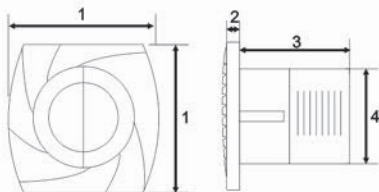

50Hz

HALLEY
S T A R

Ventilating fan

BRAND
■ HALLEystAR

1	140x140mm
2	13mm
3	86mm
4	98mm

VOLTAGE(V)
220V

Powerful
Air-flow

MODEL