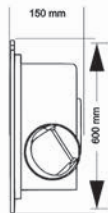

50Hz

Ventilating fan

BRAND
HALLESTAR

- | | |
|---|-----------|
| 1 | 210x210mm |
| 2 | 177mm |
| 3 | 38mm |
| 4 | 45mm |
| 5 | 171mm |

VOLTAGE(V)
220V

Powerful
Air-flow

MODEL	YL-HQ01
-------	---------

WATTAGE(W)	85W
------------	-----