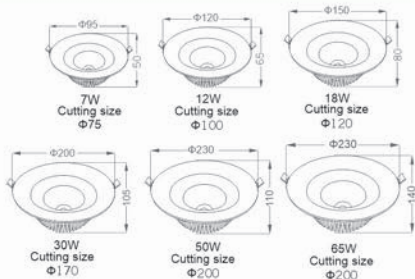

LED Downlight

BRAND

■ HALLESTAR ■ ENZO Power

CCT(K)
3000 / 6500

CRI
≥ 80

LIFETIME(H)
≥ 20000

MODEL

GGL-214B

WATTAGE(W)	7	12	18	30	50	65
LUMINOUS(LM)	525	1080	1620	2700	4600	6175