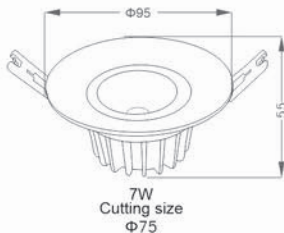

LED Downlight

BRAND

■ HALLESTAR ■ ENZO Power

VOLTAGE(V)
85-265VAC

CCT(K)
3000 / 6500

CRI
≥ 80

LIFETIME(H)
≥ 20000

MODEL

GGL-304

WATTAGE(W)

7

LUMINOUS(LM)

602