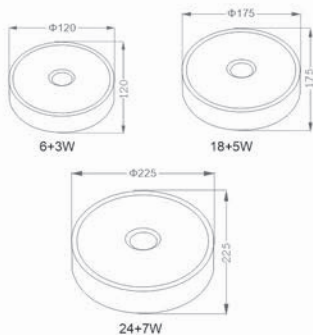

LED Downlight Surface

BRAND
■ HALLESTAR

VOLTAGE(V)
100-265VAC

CCT(K)
3000 / 6500

CRI
≥ 80

LIFETIME(H)
≥ 20000

MODEL

FH-THD1906

WATTAGE(W)

6+3

18+5

24+7

LUMINOUS(LM)

80

200

240