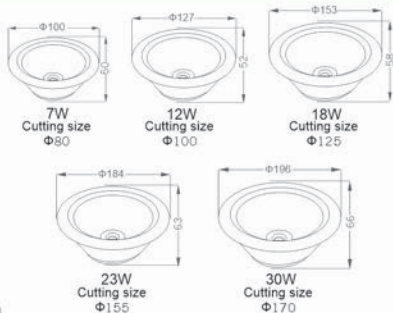

LED Downlight

BRAND

VOLTAGE(V)
85-265VAC

CCT(K)
3000 / 6500

CRI
≥ 80

LIFETIME(H)
≥ 20000

MODEL	606-25C	606-35C	606-40C	606-50C	606-60C
WATTAGE(W)	7	12	18	23	30
LUMINOUS(LM)	525	900	1350	2200	2200