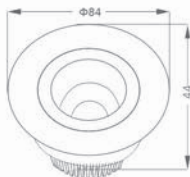

5W
Cutting size
Φ 70

LED Downlight

BRAND

■ HALLESTAR ■ ENZO Power

VOLTAGE(V)
85-265VAC

CCT(K)
3000 / 6500

CRI
≥ 80

LIFETIME(H)
≥ 20000