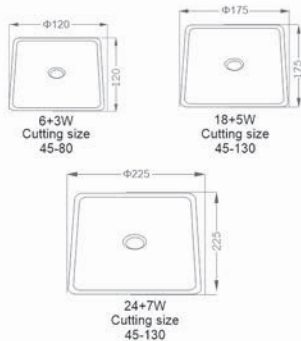

LED Downlight

BRAND
■ HALLESTAR

VOLTAGE(V)
85-265VAC

CCT(K)
3000 / 6500

CRI
 ≥ 80

LIFETIME(H)
 ≥ 20000

MODEL	FH-THD1906		
WATTAGE(W)	6+3	18+5	24+7
LUMINOUS(LM)	80	200	240