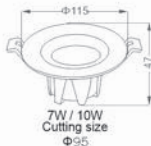

LED Downlight

BRAND

■ HALLESTAR ■ ENZO Power

VOLTAGE(V)
85-265VAC

CCT(K)
3000 / 6500

CRI
≥ 80

LIFETIME(H)
≥ 20000

MODEL	TH01B05C	TH02B07C	TH02B10C	TH03B15C
WATTAGE(W)	5	7	10	15
LUMINOUS(LM)	400	560	800	1200