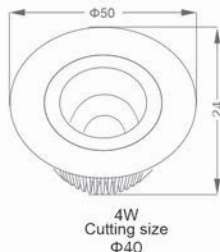

CCT(K)
3000 / 6500

CRI
≥ 80

LIFETIME(H)
≥ 20000

MODEL

GGL-214B

WATTAGE(W)	7	12	18	30	50	65
LUMINOUS(LM)	525	1080	1620	2700	4600	6175

LED Downlight

BRAND