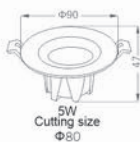

LED Downlight

BRAND

■ HALLESTAR ■ ENZO Power

VOLTAGE(V)
85-265VAC

CCT(K)
3000 / 6500

CRI
≥ 80

LIFETIME(H)
≥ 20000

MODEL	TH01B05C	TH02B07C	TH02B10C	TH03B15C
WATTAGE(W)	5	7	10	15
LUMINOUS(LM)	400	560	800	1200