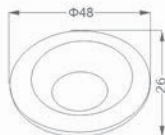

3W
Cutting size
Φ35

LED Downlight

BRAND
■ HALLESTAR

VOLTAGE(V)
100~265VAC

CCT(K)
3000 / 6500

CRI
≥ 80

LIFETIME(H)
≥ 20000

MODEL

QY-CL-R-3W-B1

WATTAGE(W)

3

LUMINOUS(LM)

60