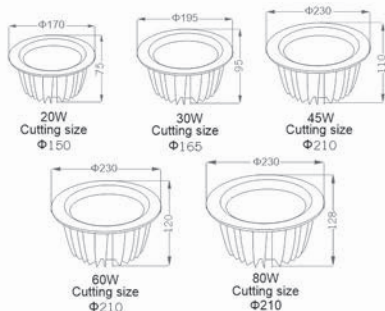

LED Downlight

BRAND

■ HALLESTAR
■ ENZO Power

VOLTAGE(V)
100~265VAC

CCT(K)
3000 / 6500

CRI
≥ 80

LIFETIME(H)
≥ 20000

MODEL

216R

WATTAGE(W)	20	30	45	60	80
LUMINOUS(LM)	1900	3113	4265	5777	8498