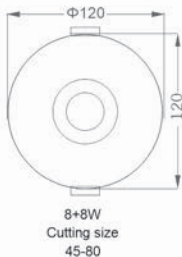

LED Downlight

BRAND

■ HALLESTAR ■ ENZO Power ■ ROJ light

MODEL	Color Changeable
WATTAGE(W)	8+8
LUMINOUS(LM)	718.8
CCT(K)	GREEN/RED/PNK/MANGO/YELLOW/WHITE+7000+3500