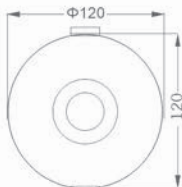

8+8W / 12W
Cutting size
45-80

LED Downlight

BRAND

■ HALLESTAR ■ ENZO Power ■ ROJ light

MODEL	Color Changeable	Color Changeable 2 in 1
WATTAGE(W)	8+8	12
LUMINOUS(LM)	80	80
CCT(K)	PINK+7000+3500