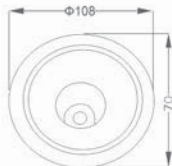

MODEL	FH-THD1906		
WATTAGE(W)	6+3	18+5	24+7
LUMINOUS(LM)	80	200	240

7W
Cutting size
Φ80

7W
Cutting size
Φ108

LED Downlight

BRAND
ENZO Power

VOLTAGE(V)
100-240VAC

CCT(K)
3000 / 6500

CRI
≥ 80