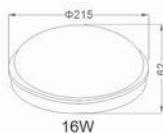

LED Ceiling light Surface Mount Round

BRAND

■ HALLESTAR ■ ENZO Power

VOLTAGE(V)
220-240VAC

CCT(K)
3000 / 6500

IP 65

CRI
≥ 80

LIFETIME(H)
≥ 20000

MODEL	BH-R-001	BH-R-002	BH-R-003
WATTAGE(W)	16	24	32
LUMINOUS(LM)	1280	1920	2560