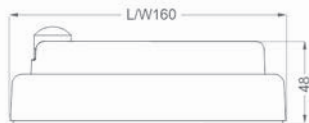

LIFETIME(H)
≥ 20000

MODEL

BL170CP13

WATTAGE(W)

12

LUMINOUS(LM)

800-840

BULKHEAD LIGHT with PIR sensor