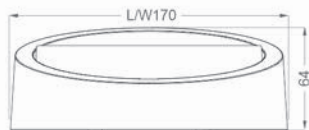

BULKHEAD LIGHT

BRAND
■ HALLESTAR

VOLTAGE(V)
220-240VAC

CCT(K)
4000 / 10000

IP 65

CRI
≥ 80

LIFETIME(H)
≥ 20000

MODEL

BL170CP13

WATTAGE(W)

12

LUMINOUS(LM)

800-840