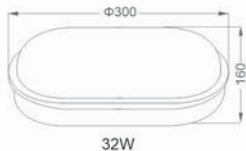

LED Ceiling light Surface Mount Oval

BRAND

■ HALLESTAR ■ ENZO Power

VOLTAGE(V)
220-240VAC

CCT(K)
3000 / 6500

IP 65

CRI
≥ 80

LIFETIME(H)
≥ 20000

MODEL	BH-O-001	BH-O-002	BH-O-003
WATTAGE(W)	16	24	32
LUMINOUS(LM)	1280	1920	2560