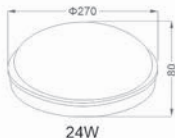

LED Ceiling light Surface Mount Round

BRAND

■ HALLESTAR ■ ENZO Power

VOLTAGE(V)
220-240VAC

CCT(K)
3000 / 6500

IP 65

CRI
≥ 80

LIFETIME(H)
≥ 20000

MODEL	BH-R-001	BH-R-002	BH-R-003
WATTAGE(W)	16	24	32
LUMINOUS(LM)	1280	1920	2560