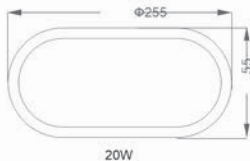

IP 65

CRI
≥ 80

LIFETIME(H)
≥ 20000

MODEL	LPDL-20A-Y	LPDL-30A-Y
WATTAGE(W)	20	30
LUMINOUS(LM)	1600	2400

LED DOWN LIGHT Surface oval

BRAND

■ HALLESTAR ■ ENZO Power

VOLTAGE(V)
220-240VAC